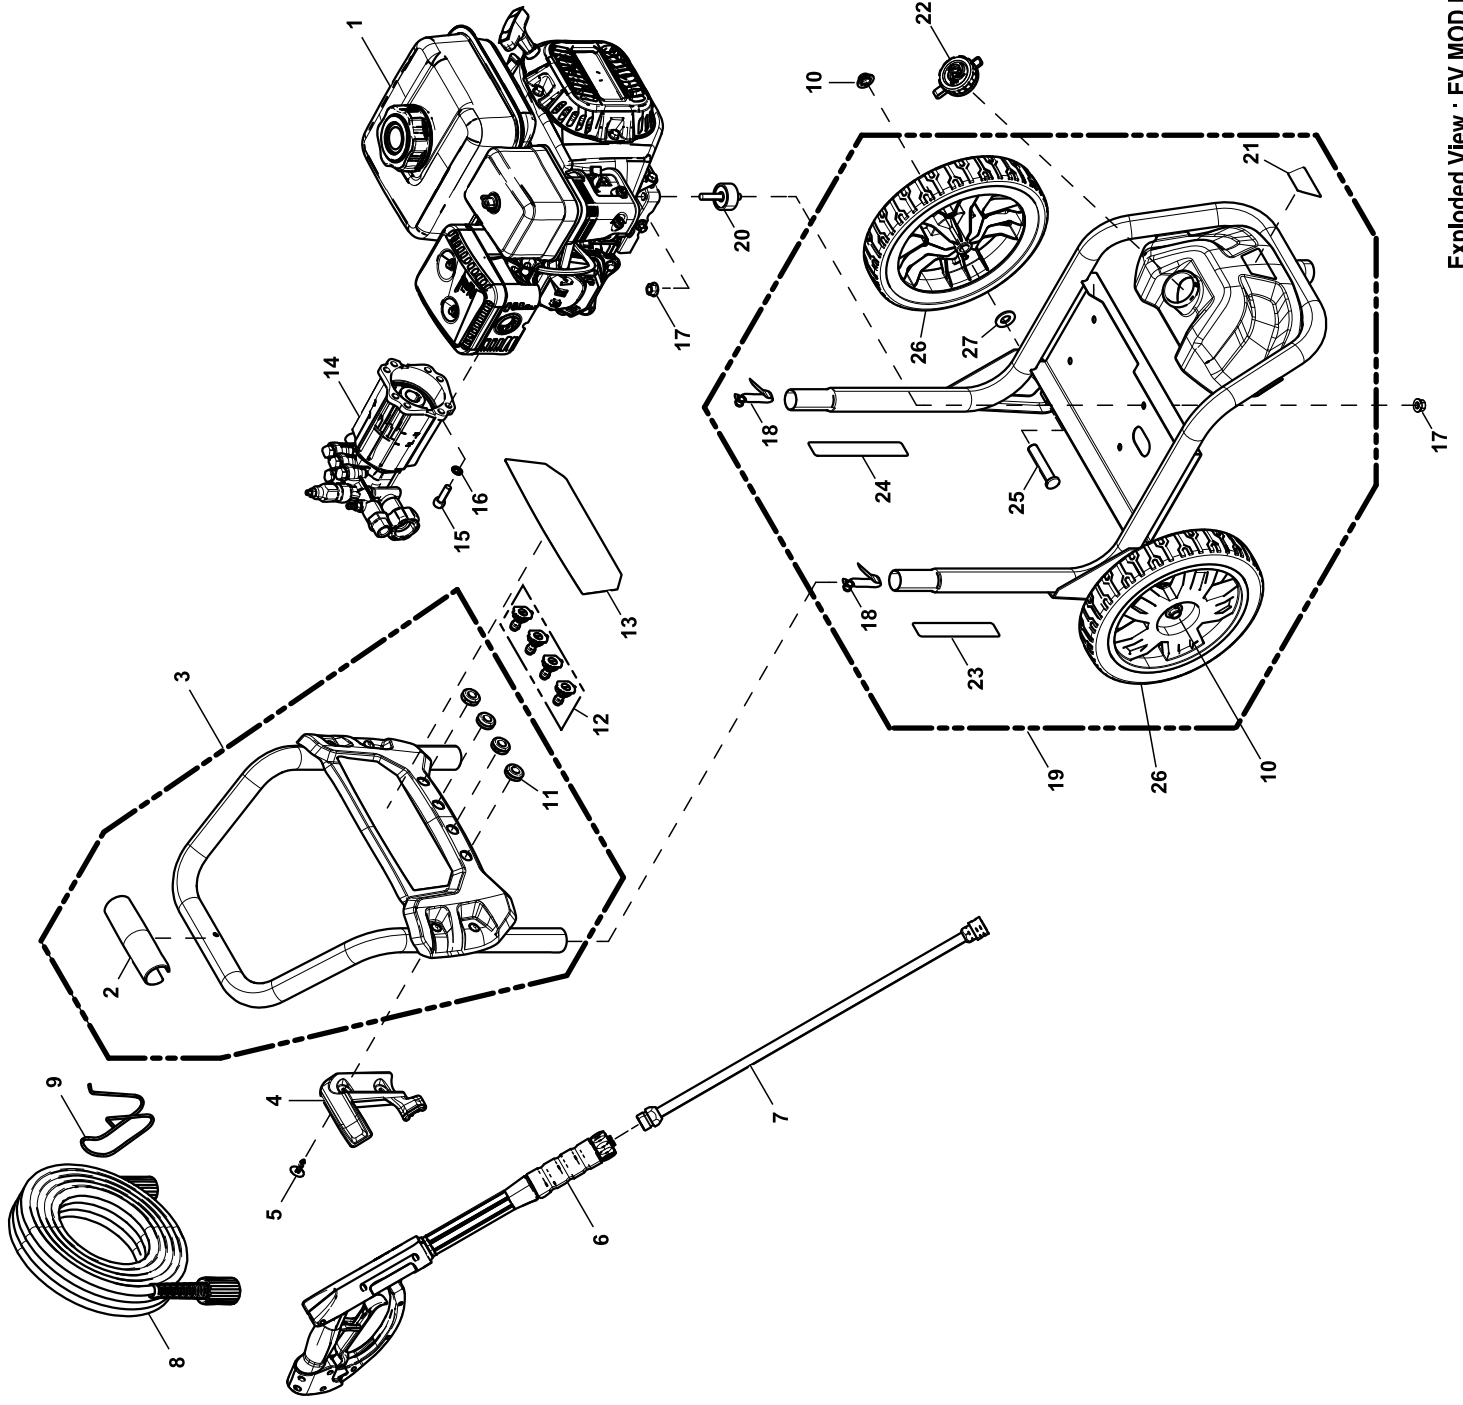

GROUP EV

EXPLODED VIEW: V MOD PLTFRM 2900PSI**DRAWING #: A0001234817****GROUP EV**

ITEM	PART#	QTY.	DESCRIPTION
1	OK8430	1	ENGINE
2	OL4739	1	HANDLE C-GRIP
3	10000001678	1	HANDLE KIT PW RESI
4	OL4738	1	HOLSTER GUN BLACK
5	OJ1449	2	FASTENER RIBBED SHANK CHRSTM T
6	OH9642A	1	GUN ASSEMBLY
7	OH9640	1	LANCE ASSY-20" LONG
8	OK0921	1	HOSE 25'X1/4" W/M22
9	OJ3052	1	HOOK-HOSE
10	OK9974	2	PUSH NUT
11	OJ3079	4	GROMMET-NOZZLE
12	OH9617S	1	KIT-NOZZLE 025/029
13	A0001194449	1	DECAL NOZZLE BILLBOARD 2900
14	OK1663	1	PUMP AXIAL
15	OJ3315	4	SCREW SHC M8-1.25X25 C8.8 ZP
16	G092479	4	WASHER LOCK M8 RIBBED
17	G067989	8	NUT HEX FL WHIZ M8-1.25
18	OG5442	2	SNAP BUTTON
19	10000027441	1	CRADLE KIT
20	G021217	4	VIB MOUNT
21	OL2091	1	DECAL NO NOT USE BLEACH
22	OK4078A	1	CAP CHEM TANK W/HOSE CUTOUT
23	OJ3374	1	DECAL QUICK START
24	OK6007	1	DECAL QUICK START
25	10000021533	2	PIN AXLE
26	OJ6276	2	WHEEL
27	G022304	2	WASHER